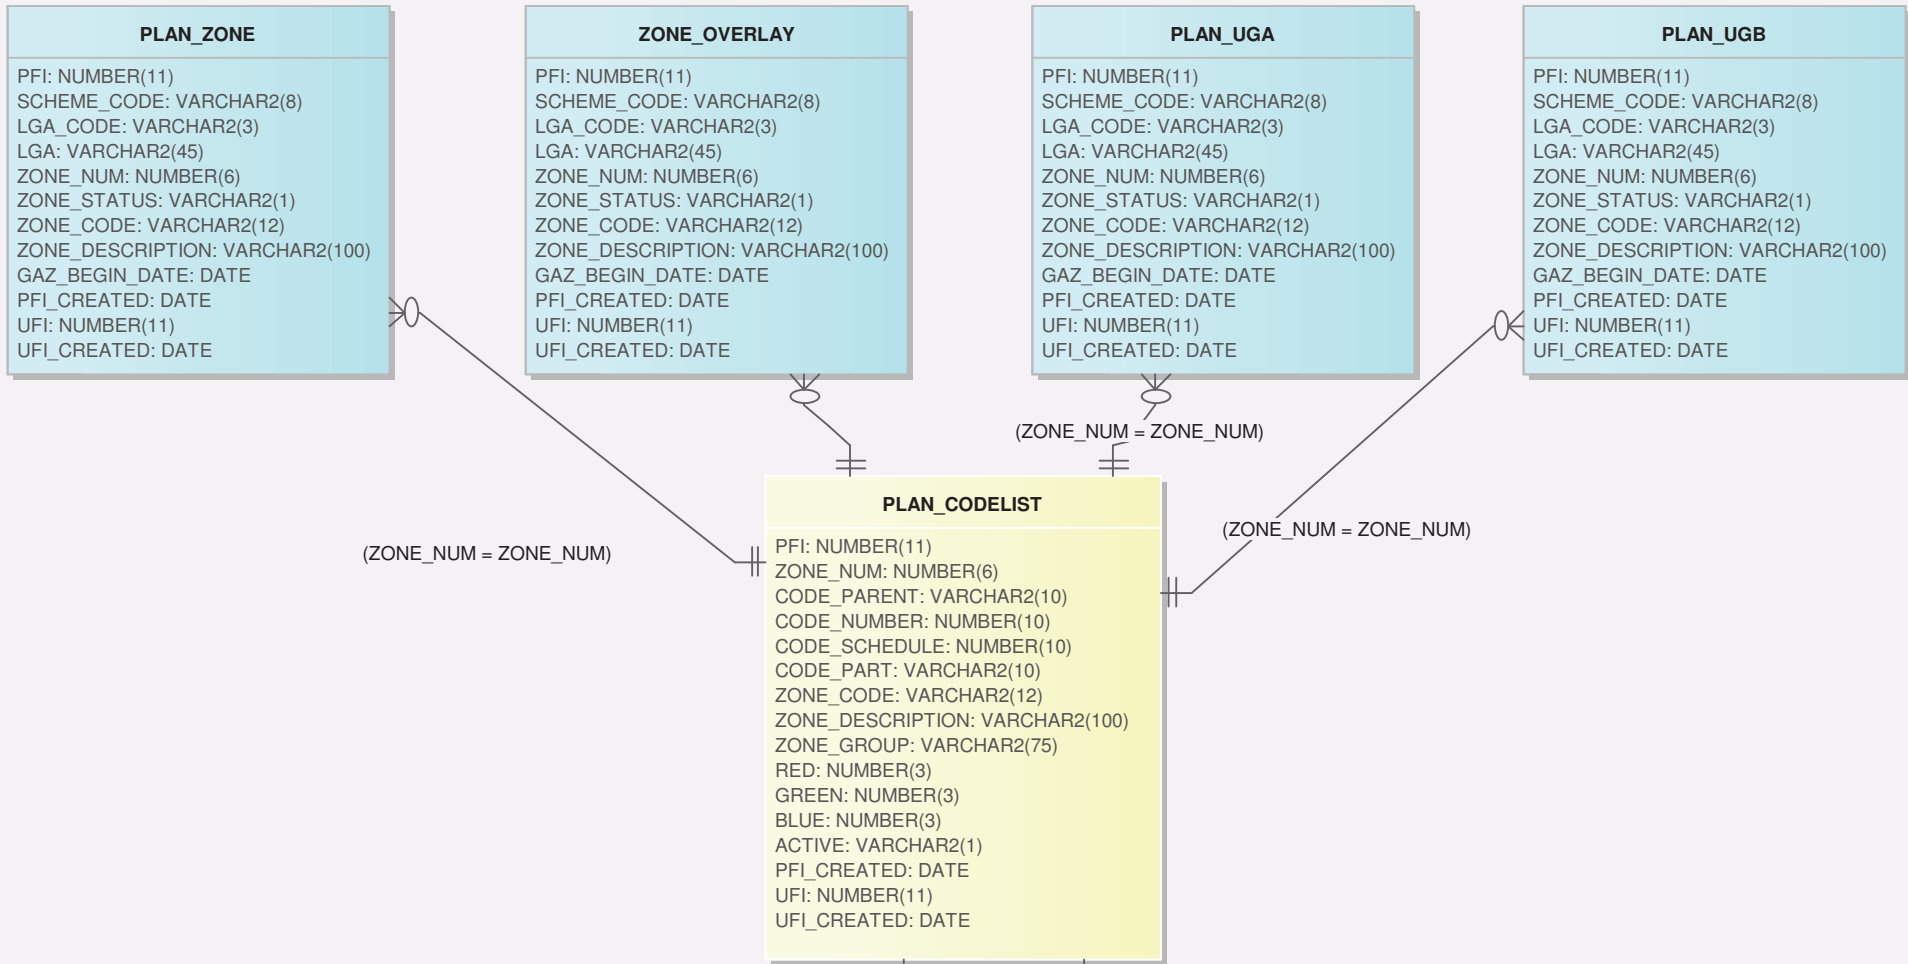

Vicmap Planning and Vicmap Planning History

Version 3.0 (Draft)
19 April, 2017

Vicmap Planning

Vicmap Planning History

D

VMREFTAB tables include:
PN_SCHEME
PN_ZONE_STATUS