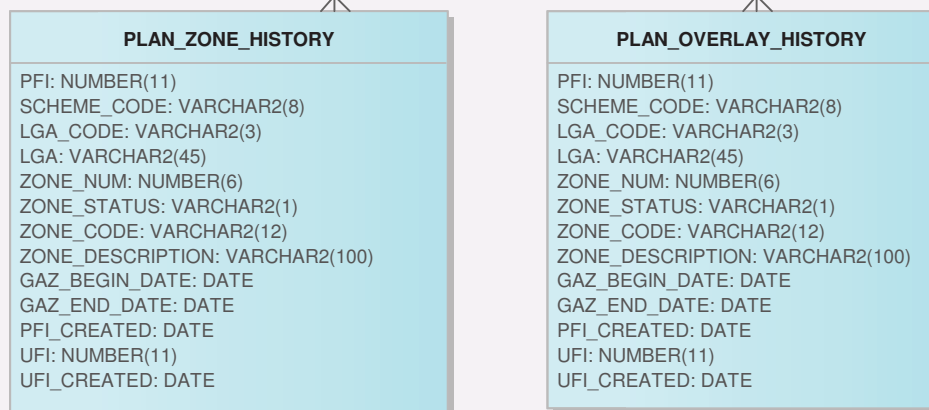

Vicmap Planning and Vicmap Planning History

Version 3.0 (Draft)
19 April, 2017

Vicmap Planning

Vicmap Planning History

D

VMREFTAB tables include:
PN_SCHEME
PN_ZONE_STATUS