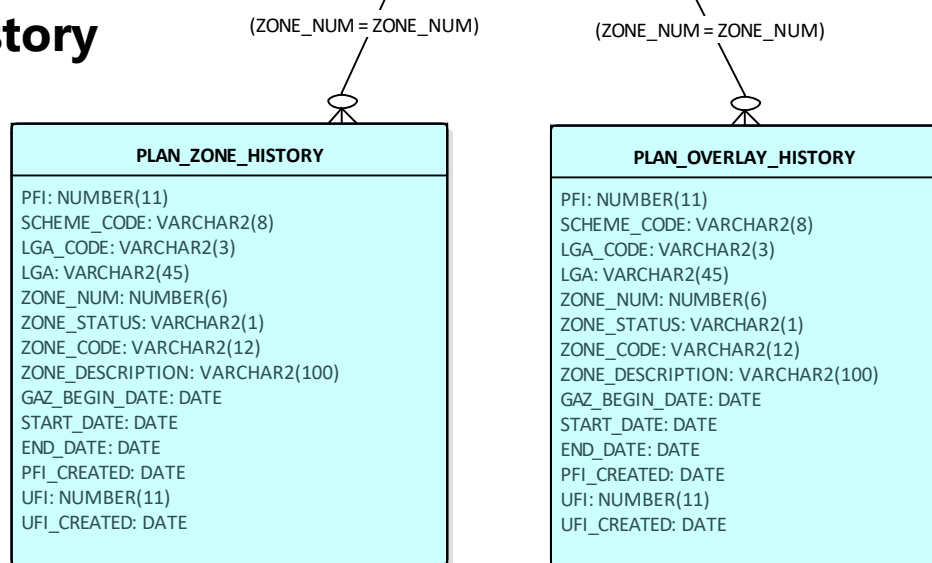

Vicmap Planning and Vicmap Planning History DRAFT Version 3.3 25 June, 2019

Vicmap Planning

Vicmap Planning History

D

VMREFTAB tables include:
PN_SCHEME
PN_ZONE_STATUS