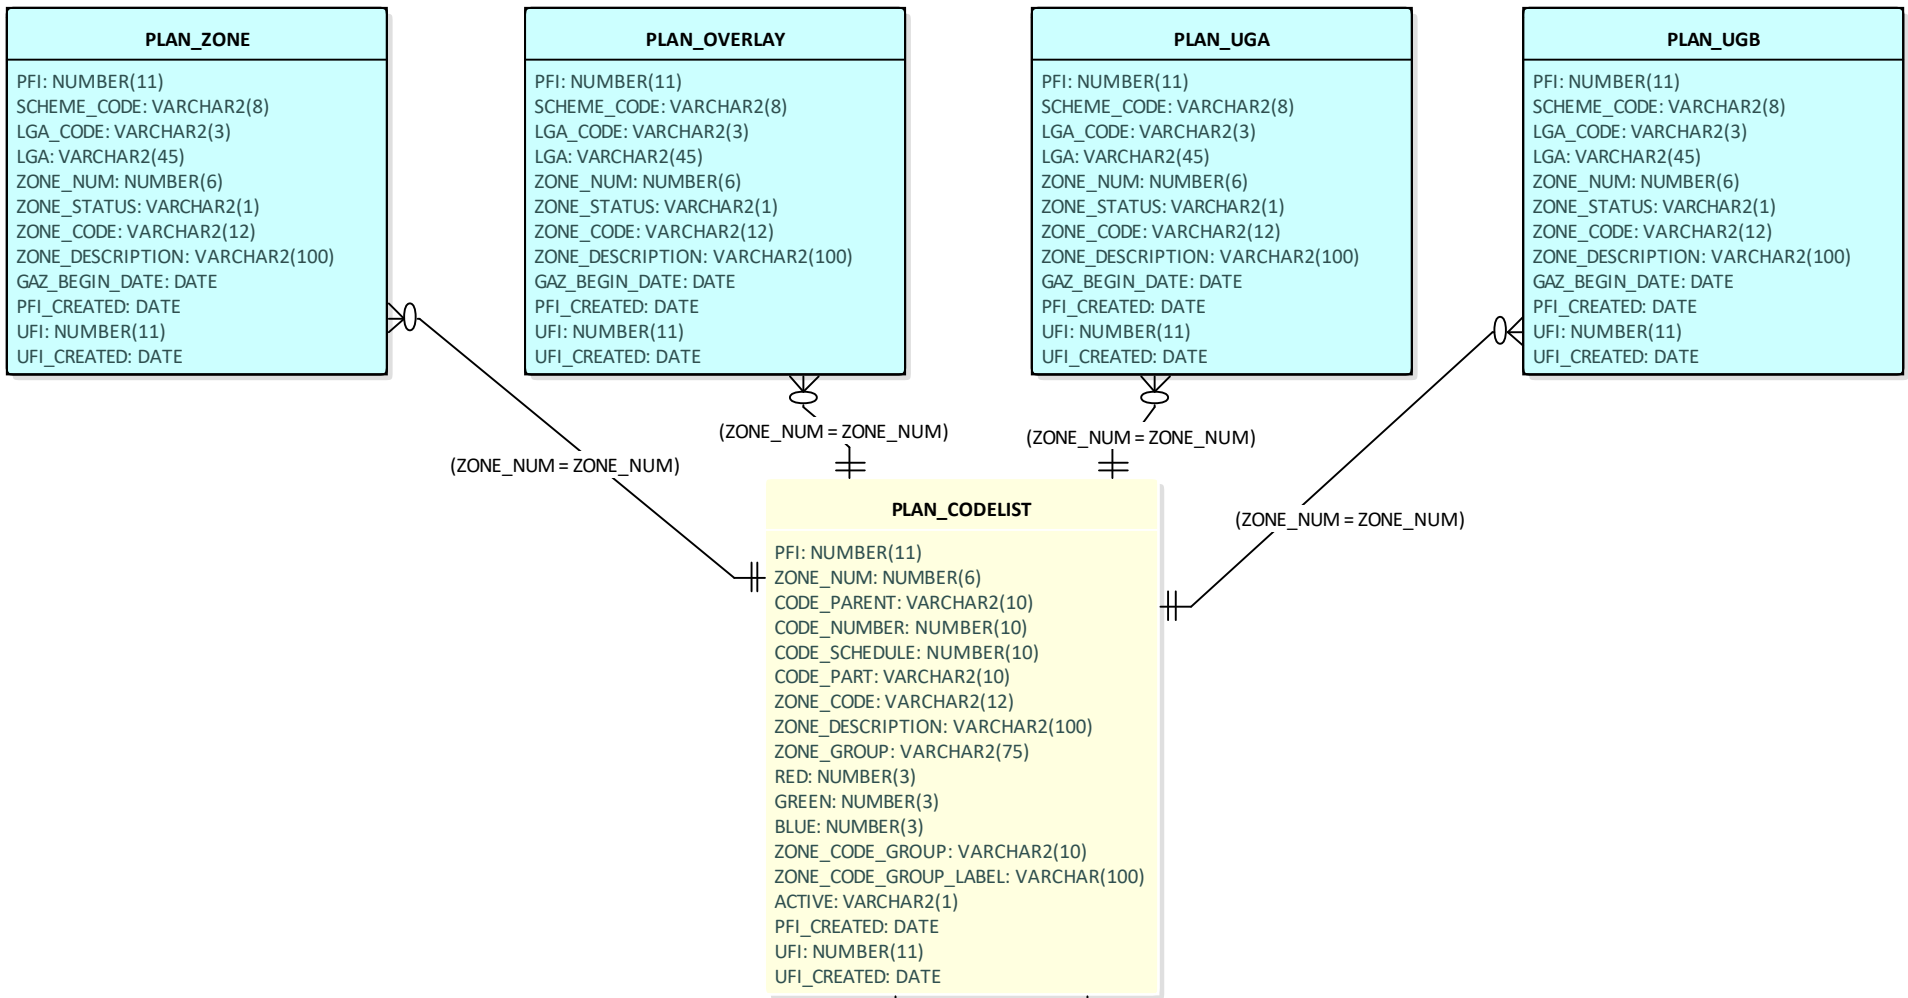

Vicmap Planning and Vicmap Planning History DRAFT Version 3.3 25 June, 2019

Vicmap Planning

Vicmap Planning History

D

VMREFTAB tables include:
PN_SCHEME
PN_ZONE_STATUS