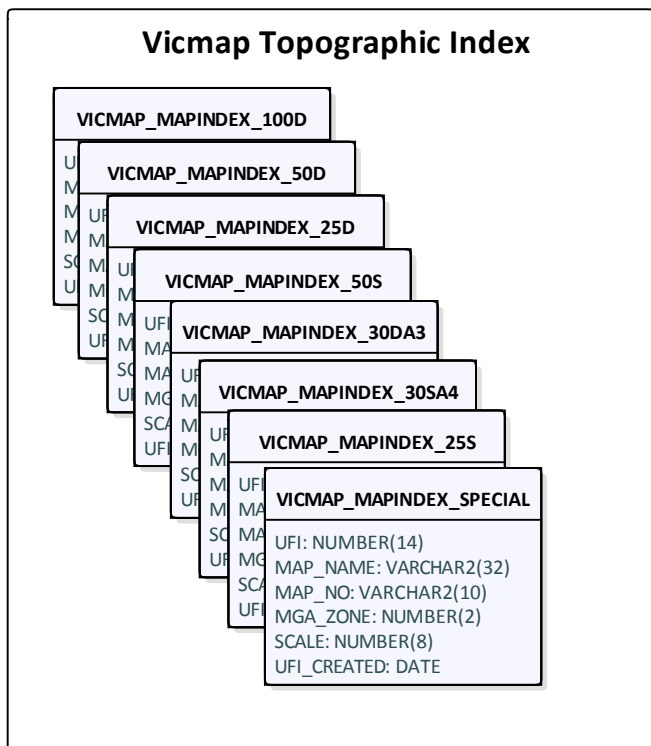

Vicmap Index

Version 1.1 - 12 July, 2018

Vicmap Index contains current and superseded mapindex and pagegrid editions.

Four products are available:

- VICMAP_INDEX - All current datasets excluding Melway
- VICMAP_INDEX_RESTRICTED - Restricted datasets including Melway datasets (licensed WoVG users only)
- VICMAP_INDEX_SUPERSEDED - All superseded datasets excluding Melway
- VICMAP_INDEX_SUPERSEDED_RESTRICTED - All superseded restricted datasets including Melway datasets (licensed WoVG users only)

The superseded products only include datasets that may have existed from 2011 onwards