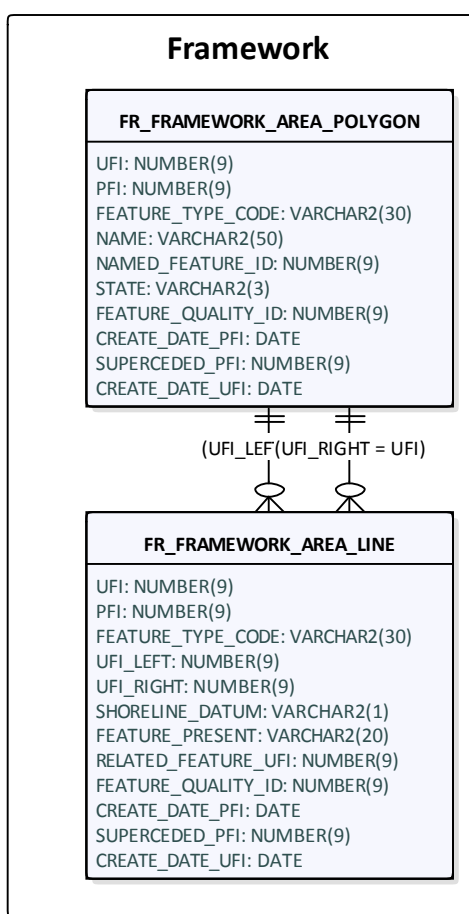

Vicmap Index

Version 1.1 - 12 July, 2018

Vicmap Index contains current and superseded mapindex and pagegrid editions.

Four products are available:

- VICMAP_INDEX - All current datasets excluding Melway
- VICMAP_INDEX_RESTRICTED - Restricted datasets including Melway datasets (licensed WoVG users only)
- VICMAP_INDEX_SUPERSEDED - All superseded datasets excluding Melway
- VICMAP_INDEX_SUPERSEDED_RESTRICTED - All superseded restricted datasets including Melway datasets (licensed WoVG users only)

The superseded products only include datasets that may have existed from 2011 onwards