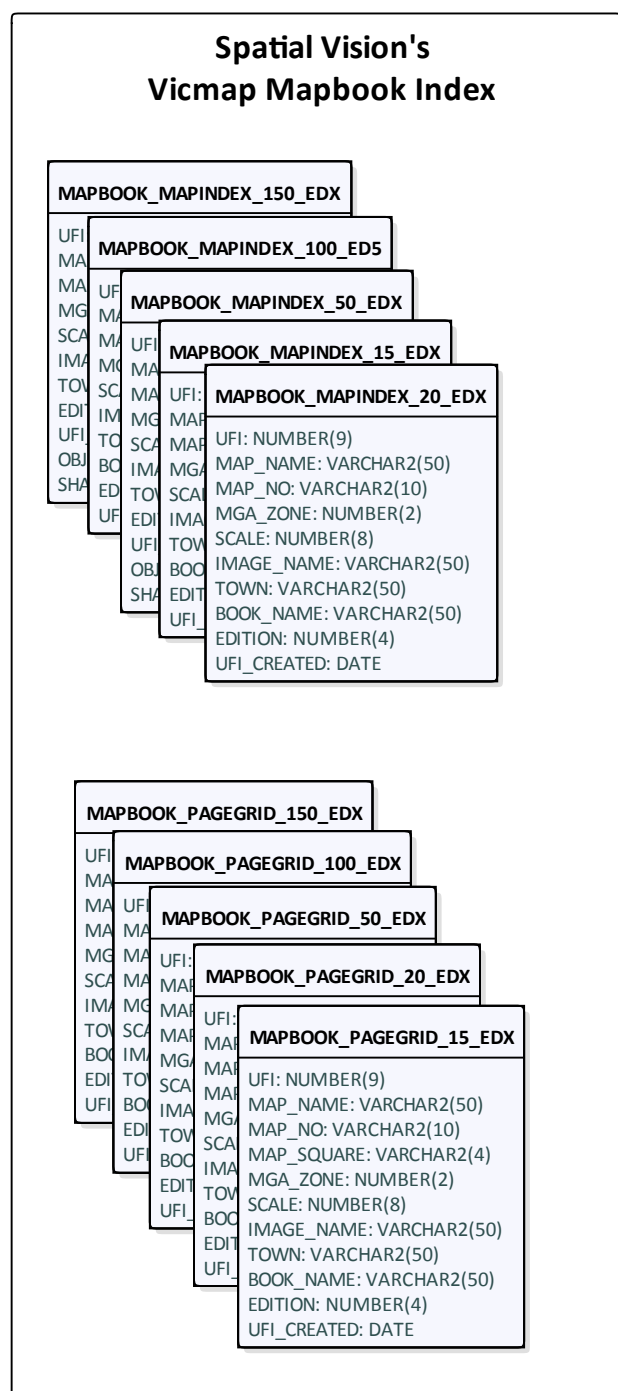

Vicmap Index

Version 1.1 - 12 July, 2018

Vicmap Index contains current and superseded mapindex and pagegrid editions.

Four products are available:

- VICMAP_INDEX - All current datasets excluding Melway
- VICMAP_INDEX_RESTRICTED - Restricted datasets including Melway datasets (licensed WoVG users only)
- VICMAP_INDEX_SUPERSEDED - All superseded datasets excluding Melway
- VICMAP_INDEX_SUPERSEDED_RESTRICTED - All superseded restricted datasets including Melway datasets (licensed WoVG users only)

The superseded products only include datasets that may have existed from 2011 onwards