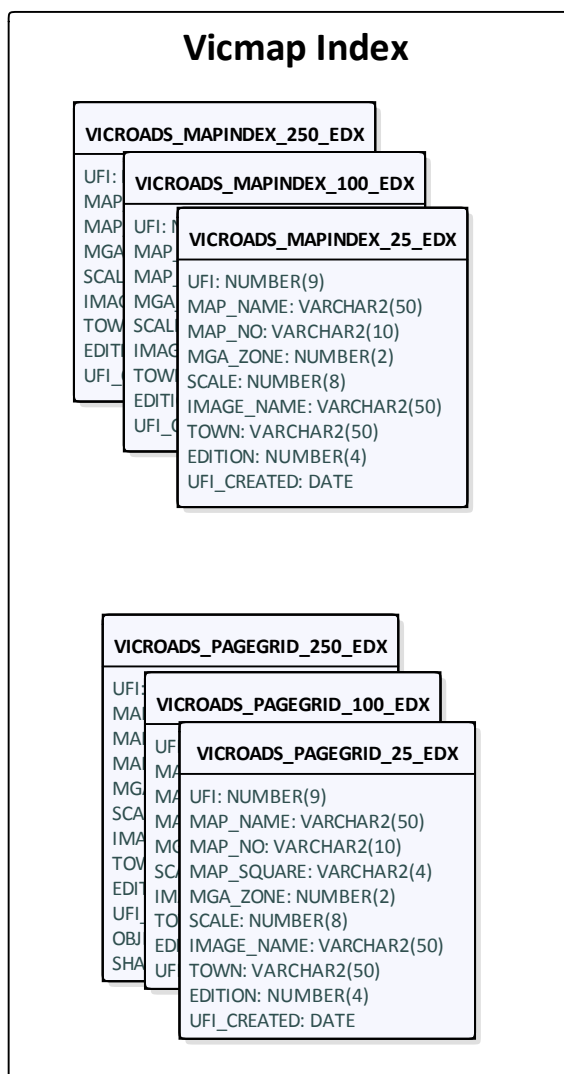

Vicmap Index

Version 1.1 - 12 July, 2018

Vicmap Index contains current and superseded mapindex and pagegrid editions.

Four products are available:

- VICMAP_INDEX - All current datasets excluding Melway
- VICMAP_INDEX_RESTRICTED - Restricted datasets including Melway datasets (licensed WoVG users only)
- VICMAP_INDEX_SUPERSEDED - All superseded datasets excluding Melway
- VICMAP_INDEX_SUPERSEDED_RESTRICTED - All superseded restricted datasets including Melway datasets (licensed WoVG users only)

The superseded products only include datasets that may have existed from 2011 onwards