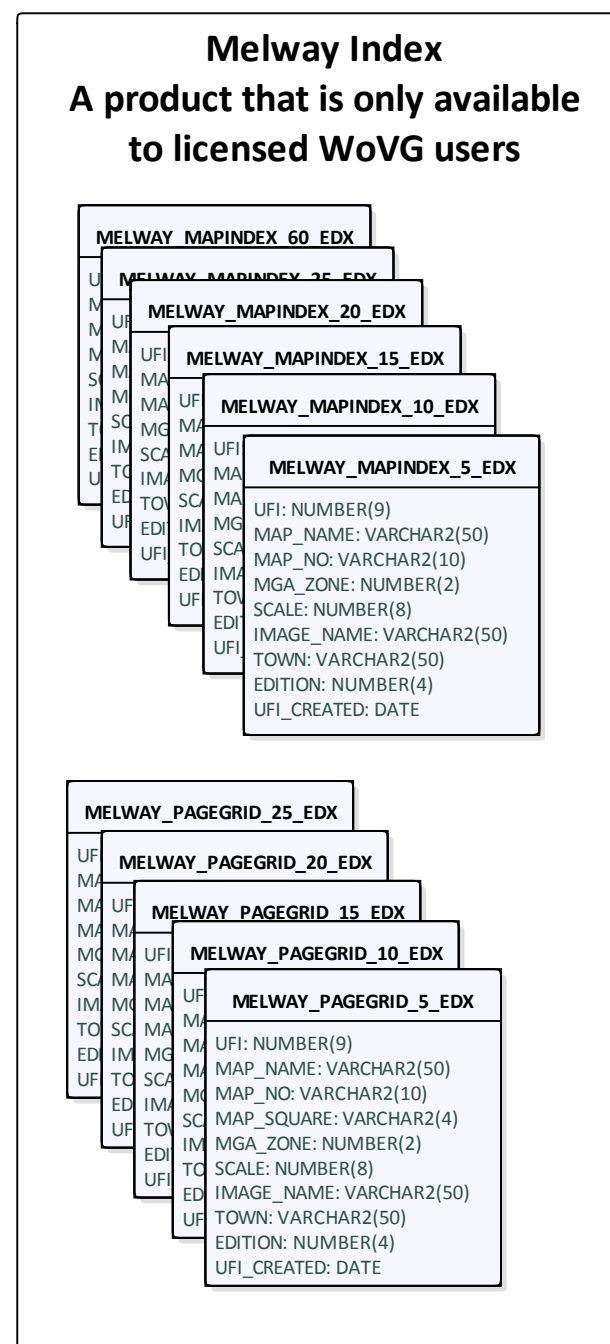

Vicmap Index

Version 1.1 - 12 July, 2018

Vicmap Index contains current and superseded mapindex and pagegrid editions.

Four products are available:

- VICMAP_INDEX - All current datasets excluding Melway
- VICMAP_INDEX_RESTRICTED - Restricted datasets including Melway datasets (licensed WoVG users only)
- VICMAP_INDEX_SUPERSEDED - All superseded datasets excluding Melway
- VICMAP_INDEX_SUPERSEDED_RESTRICTED - All superseded restricted datasets including Melway datasets (licensed WoVG users only)

The superseded products only include datasets that may have existed from 2011 onwards